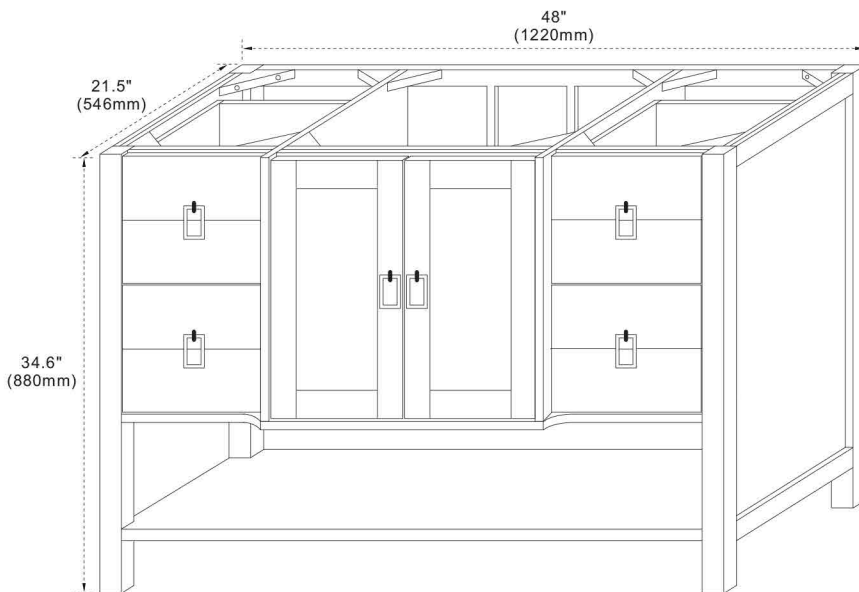

FEATURES

1. Solid wood and Plywood;
2. Two soft closing doors;
3. Four full extension soft closing drawer;
4. Dovetail construction drawer

COLORS/FINISHES

SB - Silvery Brown;
WH - Pure White

NOTE: SINK STYLE, SHAPE, FAUCET HOLES, CUTOUT ON TOP, VANITY MAY VARY FROM THE PICTURE ABOVE. INSTRUCTIONAL PURPOSE ONLY.

Professional installation is recommended.

www.bellaterra-home.com

Bellaterra Home LLC, All Rights Reserved 2018