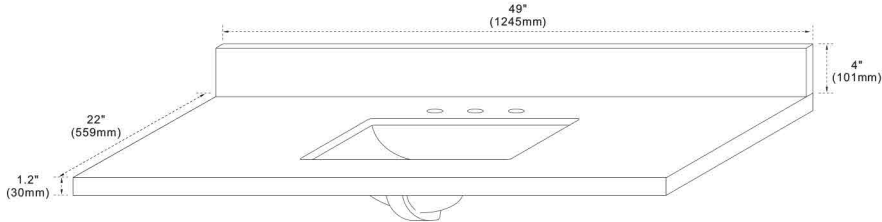

## FEATURES

1. Single 20" rectangular undermount sink cutout;
2. 8" wide spread faucet holes;
3. 4" height backsplash included;
4. Thickness laminated to 1.2"